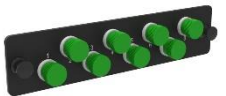

LGX Pass Thru Adapter plate SC 12FO SM Green

MP3PL05

LGX Pass Thru Adapter plate SC 12FO MM Aqua

MP3PL06

LGX Pass Thru Adapter plate LC 12FO SM Blue

MP3PL07

LGX Pass Thru Adapter plate LC 12FO SM Green

MP3PL08

LGX Pass Thru Adapter plate LC 12FO MM Aqua

MP3PL09

LGX Pass Thru Adapter plate SC 6FO SM Blue

MP3PL10

LGX Pass Thru Adapter plate SC 6FO SM Green

MP3PL11

LGX Pass Thru Adapter plate SC 6FO MM Aqua

MP3PL12

LGX Pass Thru Adapter plate FC SX 8FO SM

MP3PL13

LGX Pass Thru Adapter plate FC/APC SX 8FO SM

MP3PL14

LGX Pass Thru Adapter plate FC SX 8FO MM

MP3PL15

LGX Pass Thru Adapter plate ST SX 8FO SM

MP3PL16