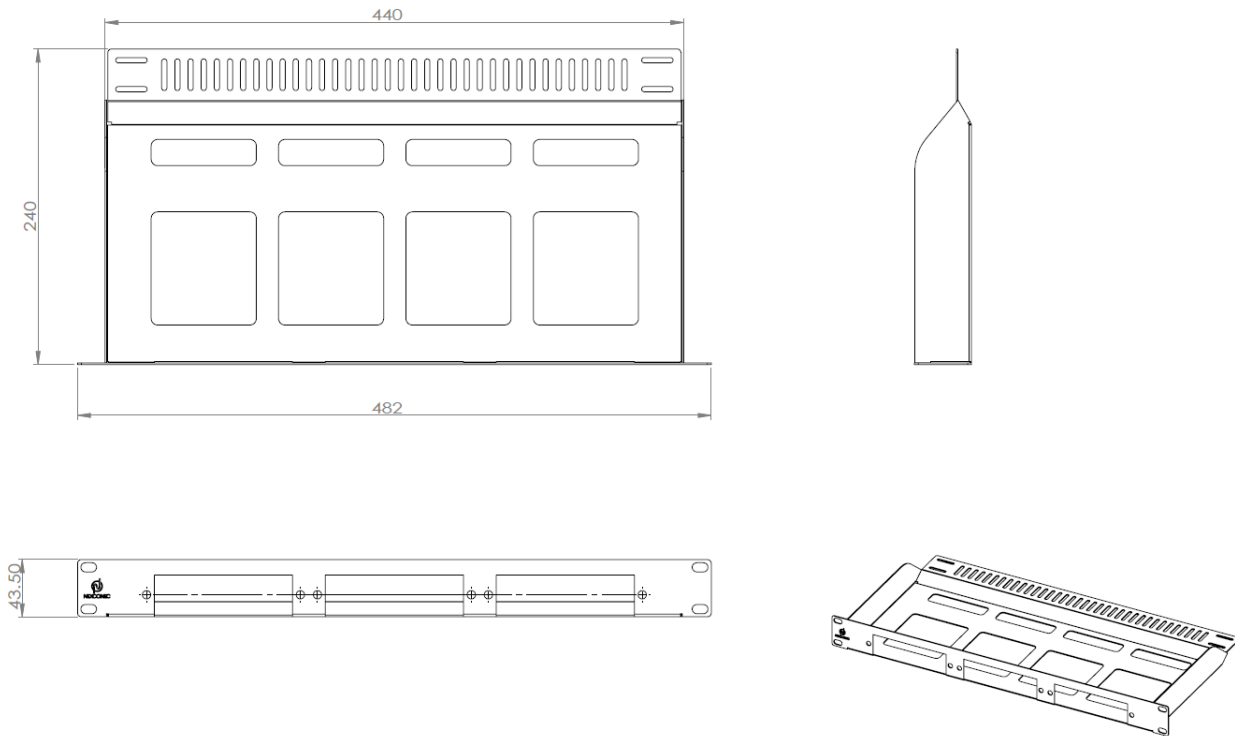

Design – Hardware

Opening Type	Fixed
Access Type	Front access
Front Cable Management	No
Cable Entry Direction	Rear
Rear Cable Management	Support bar
Slot Type	LGX Modules and LGX Plates
Number of Slots	3
Fibre Capacity	72 in LC

TECHNICAL DRAWING

ORDERING INFORMATION

Part Number	Product Description
MP3PP06	1U 3 slots LGX Modular Fixed Frame