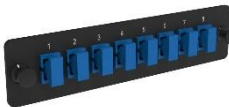

LGX Pass Thru Adapter plate LC 12FO MM Aqua

MP3PL09

LGX Pass Thru Adapter plate SC 6FO SM Blue

MP3PL10

LGX Pass Thru Adapter plate SC 6FO SM Green

MP3PL11

LGX Pass Thru Adapter plate SC 6FO MM Aqua

MP3PL12

LGX Pass Thru Adapter plate FC SX 8FO SM

MP3PL13

LGX Pass Thru Adapter plate FC/APC SX 8FO SM

MP3PL14

LGX Pass Thru Adapter plate FC SX 8FO MM

MP3PL15

LGX Pass Thru Adapter plate ST SX 8FO SM

MP3PL16

LGX Pass Thru Adapter plate ST SX 8FO MM

MP3PL17

LGX Pass Thru Adapter plate SC 8FO SM Blue

MP3PL18

LGX Pass Thru Adapter plate SC 8FO SM Green

MP3PL19

LGX Pass Thru Adapter plate SC 8FO MM Aqua

MP3PL20