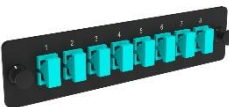

LGX Pass Thru Adapter plate FC SX 8FO SM

MP3PL13

LGX Pass Thru Adapter plate FC/APC SX 8FO SM

MP3PL14

LGX Pass Thru Adapter plate FC SX 8FO MM

MP3PL15

LGX Pass Thru Adapter plate ST SX 8FO SM

MP3PL16

LGX Pass Thru Adapter plate ST SX 8FO MM

MP3PL17

LGX Pass Thru Adapter plate SC 8FO SM Blue

MP3PL18

LGX Pass Thru Adapter plate SC 8FO SM Green

MP3PL19

LGX Pass Thru Adapter plate SC 8FO MM Aqua

MP3PL20

LGX Pass Thru Adapter plate LC 16FO SM Blue

MP3PL21

LGX Pass Thru Adapter plate LC 16FO SM Green

MP3PL22

LGX Pass Thru Adapter plate LC 16FO MM Aqua

MP3PL23

LGX Pass Thru Adapter plate loaded 8 ports MPO
(key up/Key down)